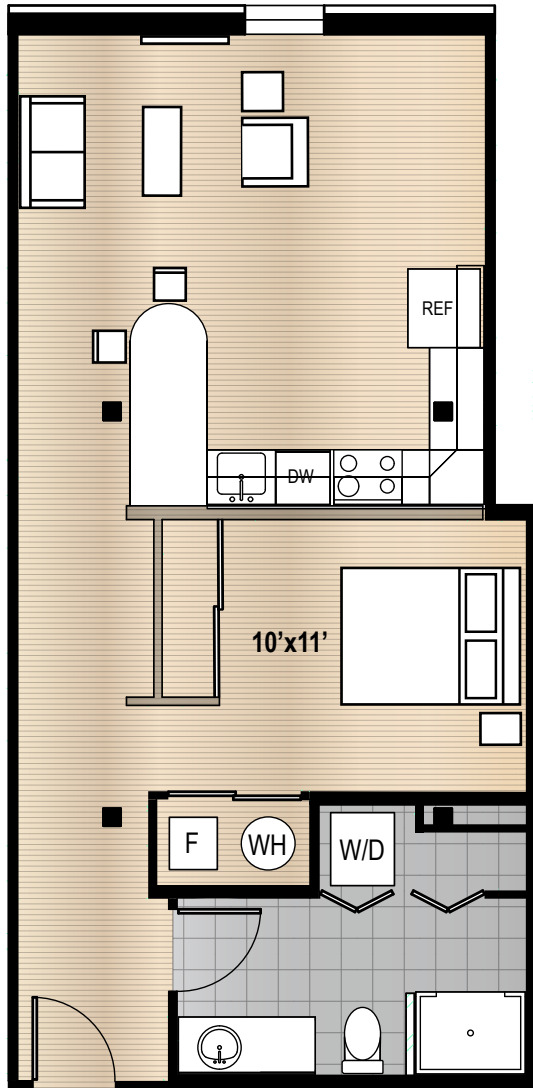

A

**1 Bedroom  
669 Square Feet**

A207

A307

A407

A507

\$ \_\_\_\_\_

Apartment A507 includes a 5' x 6' skylight